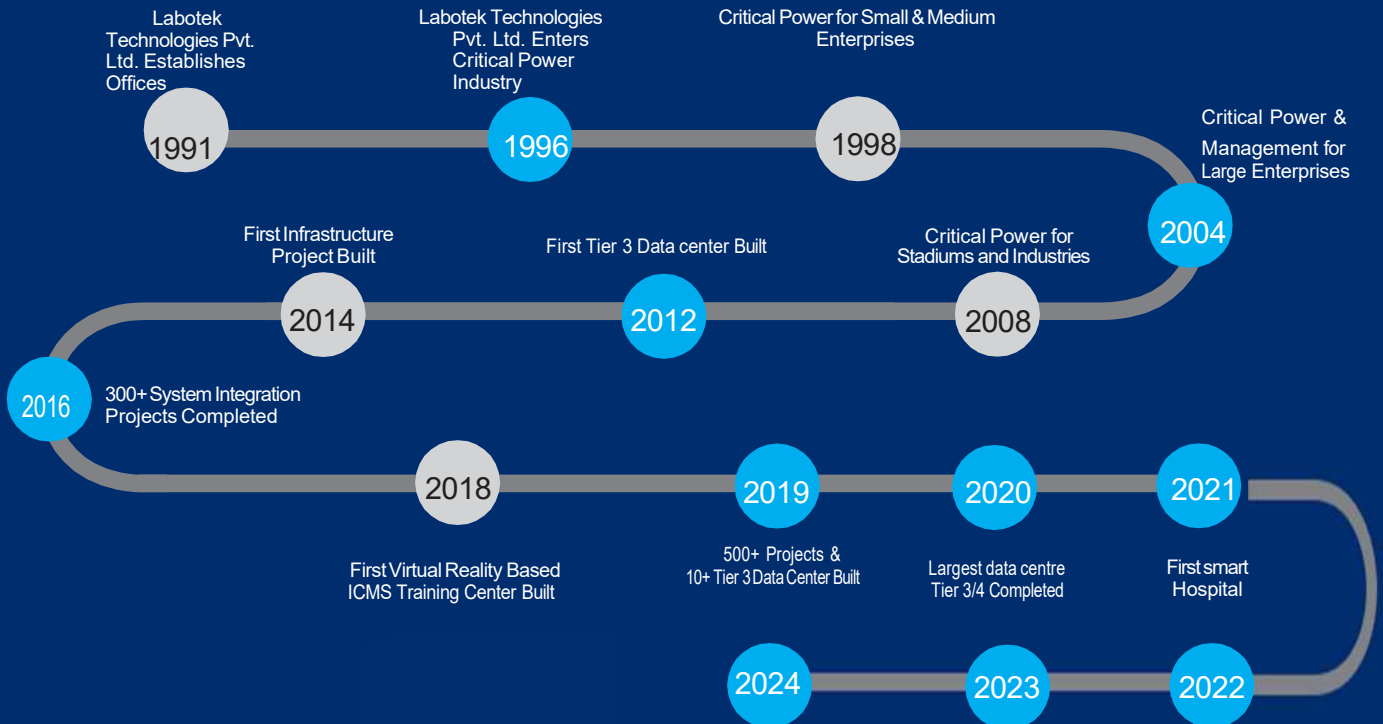

JOURNEY SO FAR