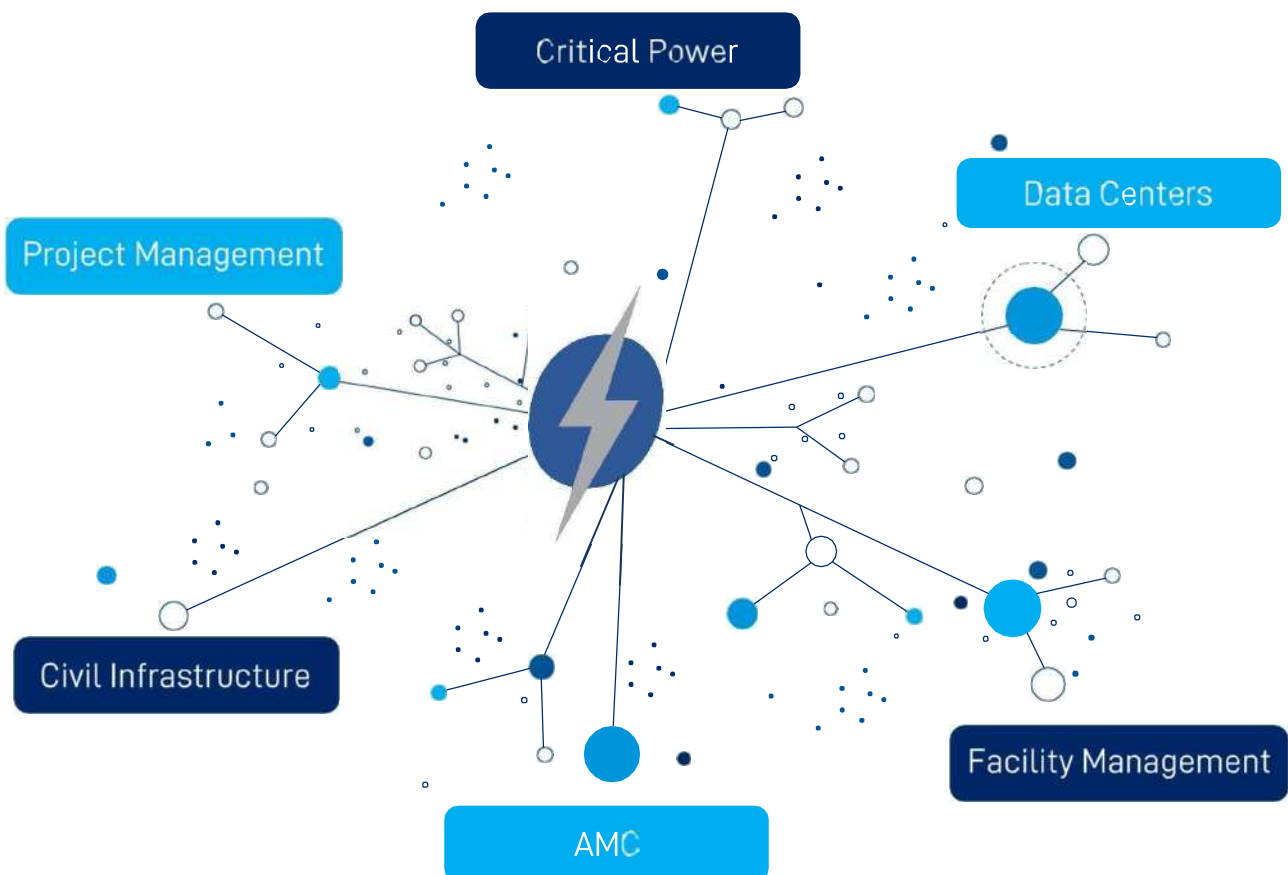

The core competence of Labotek Technologies is the techno-commercial prowess in the area of system integration, built through the teamwork of highly talented IT, Electrical, Civil & Mechanical Engineers & Commercial Managers. The constant optimization of latest technologies to suit the Indian environment has resulted in highly sophisticated yet cost-effective power conditioning equipment.

The Company has consistently endeavored to update its skills and capabilities so that it is able to provide solutions from inception of concept and planning, getting regulatory and technical approvals, strengthening alliances to procurement, engineering, assistance in Execution of projects and conceptualizing value-added services as per the taste and genius of the Indian consumer.

SOLUTIONS