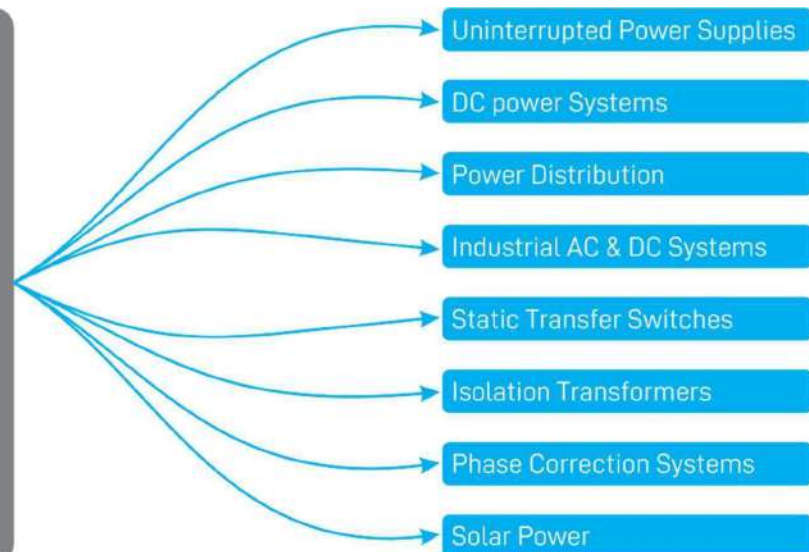

CRITICAL POWER

Labotek designs, builds, and services critical power infrastructure that enables vital applications. From data centers to communication networks to commercial facilities - small, medium or large, we've got you covered.

Our Critical Power Line up has following products: